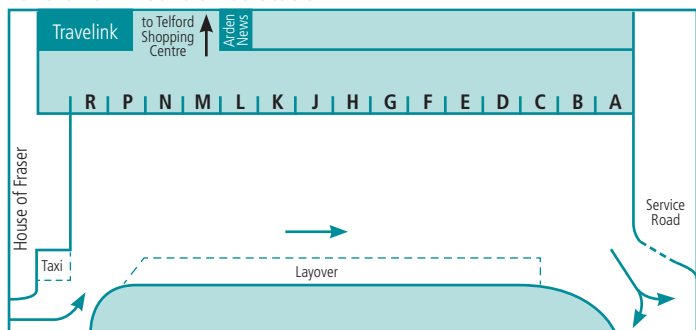

Where to Board the Bus

Telford Town Centre Bus Station

Bay	No	Destination	*peak times only
A	-	Tesco Free Bus Service	
B	12	Hollinswood, Brookside	
C	11	South Telford Circular	
D	22	Hollinswood, Brookside, Halesfield*, Sutton Hill, Madeley, Woodside, Dawley	
		South Telford Circular	
	22A	Dawley, Woodside, Madeley	
E	44	Randlay, Stirchley, Woodside, Madeley	
F	9	Dawley, Brookside, Madeley, Ironbridge, Jackfield, Broseley, Nordley, Bridgnorth	
	23	Phoenix School	
	39	Madeley, Ironbridge, Jackfield, Broseley, Benthall, Much Wenlock	
	99	Horsehay, Coalbrookdale, Ironbridge, Jackfield, Broseley, Broseley Wood, Nordley, Bridgnorth	
	113	Shifnal, Brockton, Sutton Maddock, Norton, Bridgnorth	
	114	Shifnal, Kemberton, Grindle, Ryton, Beckbury, Badger, Stableford, Ackleton, Hartlebury, Worfield, Swancote, Stanmore, Bridgnorth	
	WH1	Coalport, Madeley, Coalbrookdale	
G	9	Lawley or Overdale, Ketley, Wellington	
	23	Forge Retail Park, The Rock, Overdale, Ketley Grange, Ketley Bank, Oakengates	
	39	Princess Royal Hospital, Wellington	
	99	Wellington, Princess Royal Hospital	
H	25	Forge Retail Park, Overdale, Hadley, Hadley Park, Leegomery, PRH, Wellington	
	66	Newdale, Lawley Village, Arleston, Wellington, Dothill, Admaston, Shawbirch	
	76	Lawley Village, Arleston, Wellington	
	77	Lawley Village	
	786	Ercall Wood School	
J	76	Dawley Bank, Dawley, Doseley, Horsehay, Coalbrookdale, Ironbridge, Madeley, Blists Hill, Coalport	
	77	Dawley Bank, Dawley, Doseley, Horsehay, Coalbrookdale, Ironbridge, Madeley, Blists Hill, Coalport	
	822	Oakengates, Hadley, Princess Royal Hospital, Wellington, Admaston, Shawbirch, Rodington, Roden, High Ercall	
K	44	Telford Central Railway Station, Oakengates, Ketley, Wellington, Princess Royal Hospital, Leegomery	
	X44	Wellington	
L	33	Telford Central Railway Station, Oakengates, St Georges, Donnington, Muxton	
M	55	Oakengates, Trench, Donnington, Hadley, Wellington, Dothill, Princess Royal Hospital	
N	91	Stafford Park, Priorslee	
	891	Stafford Park, Shifnal, Albrighton, Kingswood, Wergs, Tettenhall, Wolverhampton	
	892	Stafford Park, Shifnal, Tong, Albrighton, Kingswood, Wergs, Tettenhall, Wolverhampton	
P	24	Priorslee, Snedshill, St Georges, Oakengates	
	481	Telford Central Railway Station, Oakengates, Donnington Asda, Newport, Gnosall, Haughton, Stafford	
R	81	Wellington, Atcham, Shrewsbury	
	96	Madeley, Ironbridge, Buildwas, Eaton Constantine, Atcham, Shrewsbury	
	X5	M54, Shrewsbury