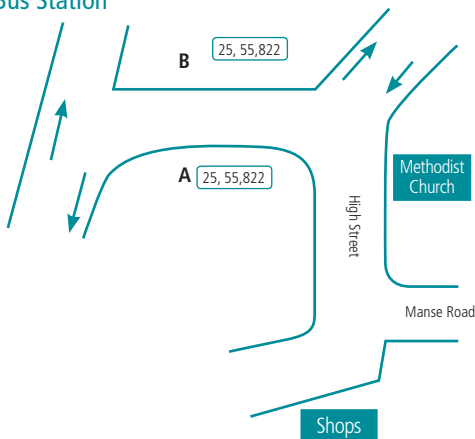

Hadley Bus Station