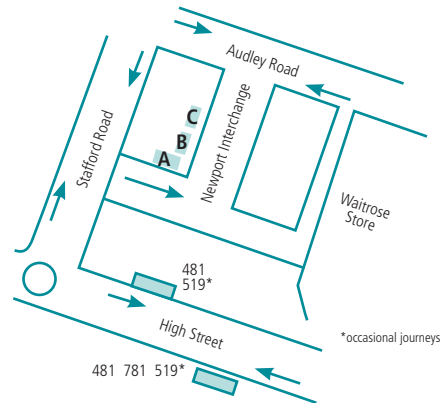

Newport Interchange

Bay	No	Destination
A	481	Lilleshall, Donnington, Oakengates, St. Georges, Telford Central Railway Station, Telford Town Centre
B	481	Gnosall, Haughton, Stafford
C	519	Edgmond, Tibberton, Cherrington, Crudgington, High Ercall, Roden, Shrewsbury

*occasional journeys

Bay	No	Destination
A	25	Hadley Park, Leegomery, Princess Royal Hospital, Wellington
	55	Wellington, Dothill, Princess Royal Hospital
	822	Wellington, Princess Royal Hospital, Admaston, Shawbirch, Rodington, Roden, High Ercall
B	25	Overdale, Forge Retail Park, Telford Town Centre
	55	Donnington, Trench, Oakengates, Telford Town Centre
	822	Oakengates, Telford Town Centre